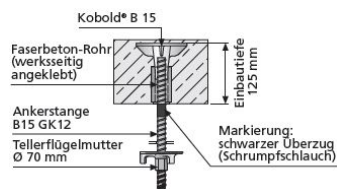

## Kobold® B 15 FB-12

Retaining element with BETOMAX® B 15 threaded rod, for mounting GK-2000 ledge consoles.

### Comment to article

All parts available individually.

Article number	Title of variant	Packaging piece/ metre/ metre by the metre/ bucket/ bag/ bundle/ box/ can	Weight kg/piece
34046120	Set Kobold® B 15 FB-12 with FB spacer tube, nail plug new, Rod B 15 GK 12 and Disk wing nut Ø 70	10 pieces	1,698
34046068	FB plug 26/20	50 pieces	0,020
86430052	Betofix adhesive 600ml Loop bag with spout (enough for approx. 90 FB plugs)	1 piece	0,920
34046055	Kobold B15 FB	20 pieces	0,873
34041140	Bar with marking	1 piece	0,620
20480700	Cup wing nut Ø 70	50 pieces	0,406