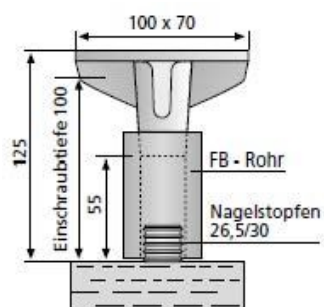

## Kobold® B 15 FB-12

Retaining element with BETOMAX® B 15 threaded rod, for mounting GK-2000 ledge consoles.

### Comment to article

All parts available individually.

Article number	Title of variant	Packaging piece/ metre/ metre by the metre/ bucket/ bag/ bundle/ box/ can	Weight kg/piece
34046120	Set Kobold® B 15 FB-12 with FB spacer tube, nail plug new, Rod B 15 GK 12 and Disk wing nut Ø 70	10 pieces	1,698
34046068	FB plug 26/20	50 pieces	0,020
86430052	Betofix adhesive 600ml Loop bag with spout (enough for approx. 90 FB plugs)	1 piece	0,920
34046055	Kobold B15 FB	20 pieces	0,873
34041140	Bar with marking	1 piece	0,620
20480700	Cup wing nut Ø 70	50 pieces	0,406