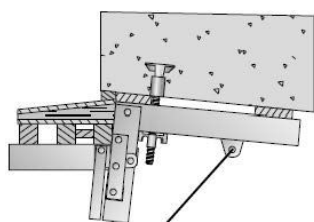

## Kobold® B 15 FB-12

Retaining element with BETOMAX® B 15 threaded rod, for mounting GK-2000 ledge consoles.

### Comment to article

All parts available individually.

Article number	Title of variant	Packaging piece/ metre/ metre by the metre/ bucket/ bag/ bundle/ box/ can	Weight kg/piece
34046120	Set Kobold® B 15 FB-12 with FB spacer tube, nail plug new, Rod B 15 GK 12 and Disk wing nut Ø 70	10 pieces	1,698
34046068	FB plug 26/20	50 pieces	0,020
86430052	Betofix adhesive 600ml Loop bag with spout (enough for approx. 90 FB plugs)	1 piece	0,920
34046055	Kobold B15 FB	20 pieces	0,873
34041140	Bar with marking	1 piece	0,620
20480700	Cup wing nut Ø 70	50 pieces	0,406